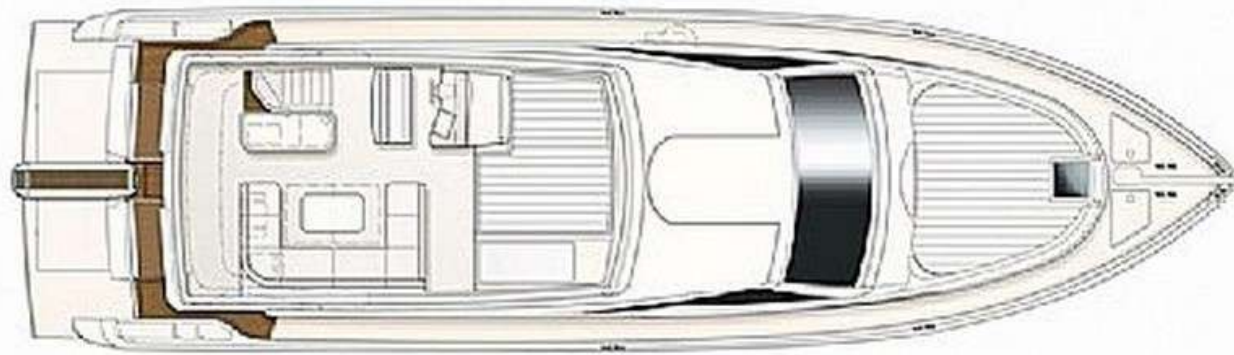

FERRETTIYACHTS

630

FERRETTI 630

The Ferretti 630 is a 63' overall flybridge of excellent nautical qualities, spacious and bright. We can define this yacht with her purity of lines, perfection of style and high quality, a boat out of the time who can offer to his guests, 6 cruising and 12 for daily sailing, full comfort and relax.

With its elegant exterior profile and its interior feel it offers excellent style and comfort.

GENERAL SPECIFICATIONS

- **Builder:** Ferretti Yachts
- **Model:** 630
- **LOA:** 19.90 meters (63 ft)
- **Engine:** 2 x 1224 HP MAN
- **Type:** motor yacht
- **Max speed:** 35 knots
- **Cruising speed:** 30 knots
- **Pax:** 12 guest + 2 crew
- **Base:** Lavagna harbour

ACCOMODATIONS

- **Tot. cabins:** 3 (+1 crew)
- **Tot. berths:** 6 (+2 crew)

- **Double:** 2
- **Twin:** 1 (+1 crew)
- **WC:** 3 (+1 crew)

CREW

- **Captain**
- **Hostess**

EQUIPMENT/EXTRAS & COMFORTS

Fly

- **Big sunshade**
- **Big sundeck**
- **Table**
- **Sofa**
- **Fridge**
- **Sink**
- **Grill**
- **Bluetooth stereo**
- **Captain's controls commands**