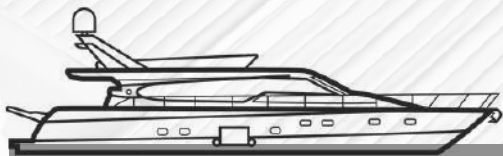

FERRETTIYACHTS

630

FERRETTI 630

The Ferretti 630 is a 63' overall flybridge of excellent nautical qualities, spacious and bright. We can define this yacht with her purity of lines, perfection of style and high quality, a boat out of the time who can offer to his guests, 6 cruising and 12 for daily sailing, full comfort and relax.

With its elegant exterior profile and its interior feel it offers excellent style and comfort.

GENERAL SPECIFICATIONS

- **Builder:** Ferretti Yachts
- **Model:** 630
- **LOA:** 19.90 meters (63 ft)
- **Engine:** 2 x 1224 HP MAN
- **Type:** motor yacht
- **Max speed:** 35 knots
- **Cruising speed:** 30 knots
- **Pax:** 12 guest + 2 crew
- **Base:** Lavagna harbour