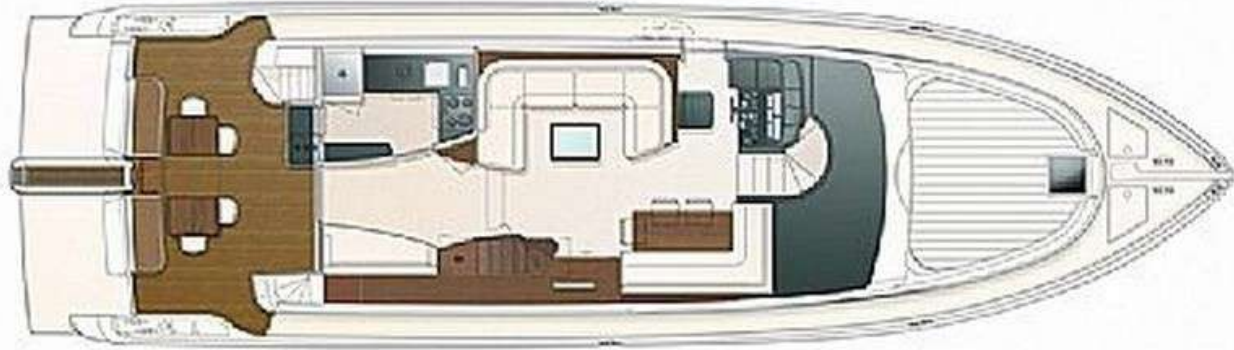

FERRETTIYACHTS

630

FERRETTI 630

The Ferretti 630 is a 63' overall flybridge of excellent nautical qualities, spacious and bright. We can define this yacht with her purity of lines, perfection of style and high quality, a boat out of the time who can offer to his guests, 6 cruising and 12 for daily sailing, full comfort and relax.

With its elegant exterior profile and its interior feel it offers excellent style and comfort.

GENERAL SPECIFICATIONS

- **Builder:** Ferretti Yachts
- **Model:** 630
- **LOA:** 19.90 meters (63 ft)
- **Engine:** 2 x 1224 HP MAN
- **Type:** motor yacht
- **Max speed:** 35 knots
- **Cruising speed:** 30 knots
- **Pax:** 12 guest + 2 crew
- **Base:** Lavagna harbour

ACCOMODATIONS

- **Tot. cabins:** 3 (+1 crew)
- **Tot. berths:** 6 (+2 crew)

- **Double:** 2
- **Twin:** 1 (+1 crew)
- **WC:** 3 (+1 crew)

CREW

- **Captain**
- **Hostess**

EQUIPMENT/EXTRAS & COMFORTS

Fly

- **Big sunshade**
- **Big sundeck**
- **Table**
- **Sofa**
- **Fridge**
- **Sink**
- **Grill**
- **Bluetooth stereo**
- **Captain's controls commands**